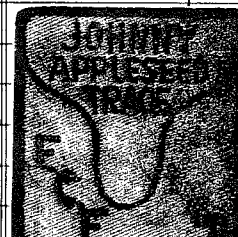

(8)

JOHNNY APPLESEED CHAPTER (Ohio District)

YEAR	SHAPE	COLORS	PICTURE/SCENE	WORDING	SPECIAL NOTES/LOCATION/SPKER	# MADE	DESIGNER
76	shield	red on blue	Johnny Appleseed	FCF	(chapter patch)		
79	coon cap	red on brown	coon cap	OHIO FCF 79			
80	square	brown on yellow	nothing	FCF TRACE			