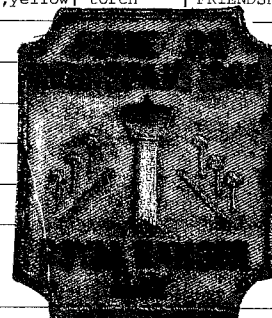

NATIONAL

NATIONAL PATCHES (used nationwide)

YEAR	SHAPE	COLORS	PICTURE/ SCENE	WORDING	SPECIAL NOTES/ LOCATION/SPKR MADE	#	DESIGNER
68 **	rect.	yellow on lt blue	"Tower of Americas"	HEMISFAIR	(official RR Day at Worlds Fair)	88	Alan Gell
72	circle	red on blue	Washington Delaware covered wagon	RR 10TH ANNIVERSARY	(issued for Colonial Territory, but used as national anniversar		
74	diamond	blue on yellow		1ST NATL CAMPORAMA	USAF, Colorado		
(NOTE: Many errors exist on this patch--wheels missing, body missing, etc, etc)							
78	diamond	red on white	totem pole	NATIONAL CAMPORAMA	Farragot State Park, Idaho		
82	diamond	red on yellow	ax in log	NATIONAL CAMPORAMA	Pigeon Forge, Tennessee World's Fair visit.		
82	triangle	red, blue,yellow	torch	FRIENDSHIP AWARD	used at Camporama (earned)		