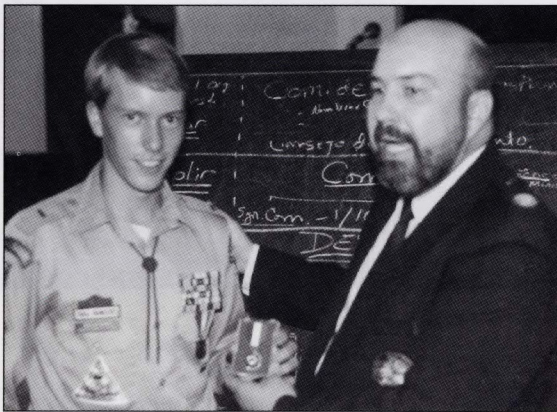

About Doug Marsh

Doug was born to a missionary family and raised in Perú and Bolivia. It was at age six that he became involved in Royal Rangers. During his teenage years in Bolivia, Doug served as the National Royal Rangers Training Coordinator. In this capacity he trained 125 leaders, oversaw the establishment of 33 new outposts involving 1,500 boys, and coordinated several district and national Royal Rangers camps. In 1988, he was the recipient of the Royal Rangers Gold Medal of Achievement.

*Being awarded the Gold Medal of Achievement
Santa Cruz, Bolivia, April, 1988*

Currently Doug is the Royal Rangers Training Coordinator for Latin America. A bilingual, he was responsible for the translation and cultural adaptation of the Royal Rangers curriculum into Spanish. Since 1990, he has coordinated training activities such as Leadership Training Courses and National Training Camps in 18 Latin American countries, training over 1,200 men throughout Mexico, Central and South America.

About Kerry Marsh

Kerry is the daughter of Christian school teachers in Kansas City, Kansas. She has hands-on experience, having fulfilled missions assignments in Honduras and Perú. Kerry has traveled and sung with *Vision*, of Trinity Bible College, and with *Revivaltime Choir*, of Central Bible College. Having trained college students in personal evangelism, her heart's passion is to win the lost, one-on-one.

The Task at Hand

The Marshes were recently approved as International Royal Rangers missionaries to Latin America. They will be based out of San José, Costa Rica.

Doug and Kerry will train men to reach boys for Christ and to lead them into a Pentecostal experience. Their main goal will be to help develop Royal Rangers throughout Mexico, Central and South America.