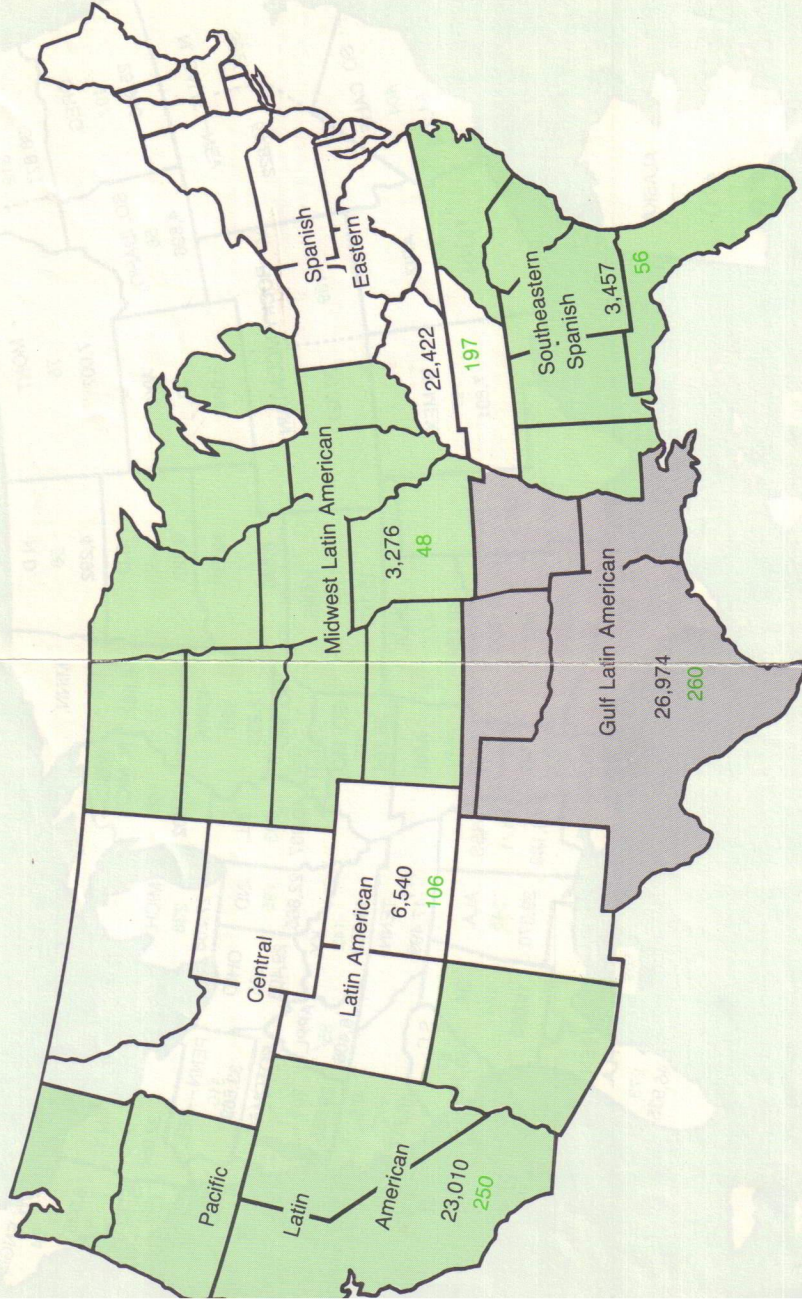

ASSEMBLIES OF GOD HISPANIC DISTRICTS

Membership in black, churches in color

Through the years the Assemblies of God has ministered to many different ethnic groups who immigrated to the United States. Occasionally a number of such ethnic churches have banded together and formed their own district as part of the Assemblies of God. Currently there are six Hispanic districts, shown on the map above, and German, Italian, and Korean districts, with statistics reported in the listing to the right.

Additional Foreign Language Districts

District	Membership	Churches
German	1,415	17
Italian	1,558	15
Korean	6,657	52

current facts of interest about the Assemblies of God