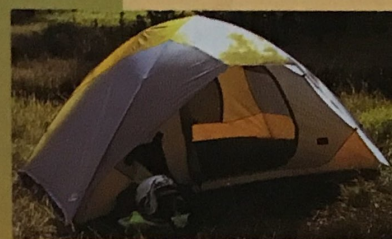

OUTDOOR ADVENTURE