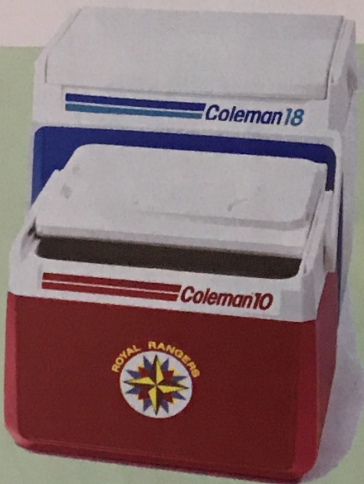

Chow Kit. Stainless steel spoon, fork, and serrated knife complete with vinyl carrying case. Knife features built-in bottle opener.

08MJ5836 $2.50

Mess Kit.

All-purpose mess kit which includes a fry pan, cook pot and cover, plate, and plastic drinking cup.

08MJ5833 $6.95