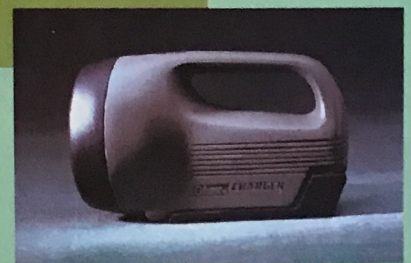

Coleman 6-Volt Floating Camp Light.

An inexpensive waterproof light for fishing, boating, and other water activities, as well as general usage. Requires standard 6-volt spring terminal battery or 4 D-cell adapter. **08MJ1034 $4.95**