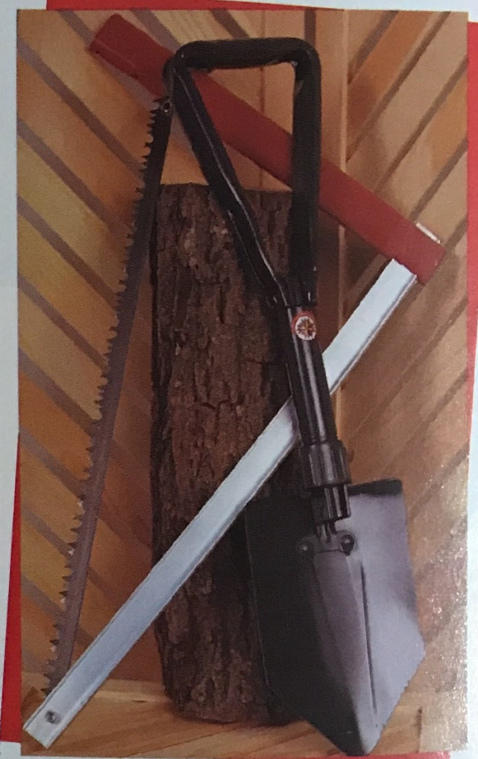

River Runner Two-Person Tent. White with yellow and green trim, 5' x 8' dome tent. Fiberglass poles and mesh roof panels. **08MJ1115 $99.50**

Cornice IV Four-Person Tent. White with yellow and green trim, 8' x 8' dome tent. The 3 arch windows provide excellent ventilation and visibility and feature zippered nylon flaps. **08MJ1116 $127.50**

Seescape Two-Person Tent. Bright yellow and blue, 5' x 9' tunnel-style tent featuring a vestibule with fly separation and 360 degree mesh panels for ventilation and visibility. A 2-pole stake-out tent which requires just 3 stakes for set-up. **08MJ1117 $125.95**

Sleeping Bags. Enjoy sleep overs, camping trips, and other fun events with our quality sleeping bags. They're great for indoor and outdoor activities. Boxed corners allow zippers to go around corners easily. Each bag is insulated with Insul® 100 and can be laundered in a non-agitating washer.

Two Pound Junior Sleeping Bag. Fire red and sun yellow nylon taffeta outer cover with royal blue brushed tricot lining. Comfort rated for night temperatures above 40° F. 27 x 60"
08MJ1039 $19.95

Three Pound Adult Sleeping Bag. Navy nylon taffeta outer cover with moss green brushed tricot lining. Comfort rated for night temperatures above 40° F. 33 x 75"
08MJ1040 $25.95

Four Pound Adult Sleeping Bag. Navy nylon taffeta outer cover with blue cotton flannel lining. Comfort rated for night temperatures above 30° F. 33 x 75"
08MJ1041 $29.95