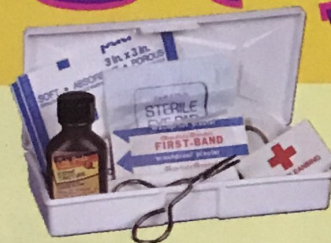

Camper's First Aid Kit. Sturdy plastic kit contains scissors, roll of tape, soap, 1 oz. container of iodine, protective glove, cotton swab, lubricating jelly, eye pad, 9 bandages, 2 sterile pads, antiseptic towelette, Proidone-Iodine prep pad, 2 alcohol prep pads, and instructions. Kit size: 3 1/2 x 7 x 1 1/4" **08MJ0317 $6.95**