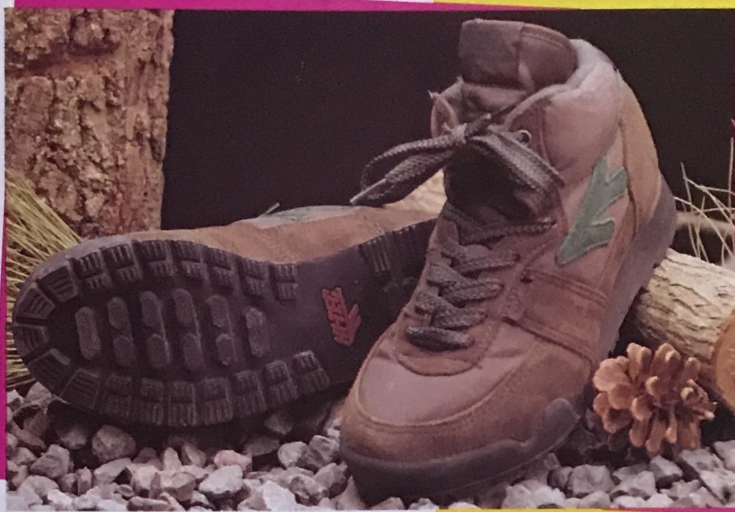

Hi-Tec Hikers. Whether you're hiking up a mountain, over sand dunes, or across town, **Hi-Tec Hikers** look good and feel great. Mocha brown with spruce trim, these suede leather uppers are easy-to-clean and durable for both men and boys. Other features include: • Removable insoles • Suede leather over-toe patch • Steel shank • Padded ankle collar • Bellows tongue • Cambrelle® lining • Caron rubber lug outsole

Please state specific size when ordering.

Boys: Full sizes from 10 to 3. Half sizes from 4 to 6. **08MJ1047 $32.50**
Adults: Half sizes from 6 1/2 to 12. Full size 13. **08MJ1046 $38.95**

Note: Hi-Tec Hikers are drop-shipped from manufacturer and require additional shipping time.

H I K E R S